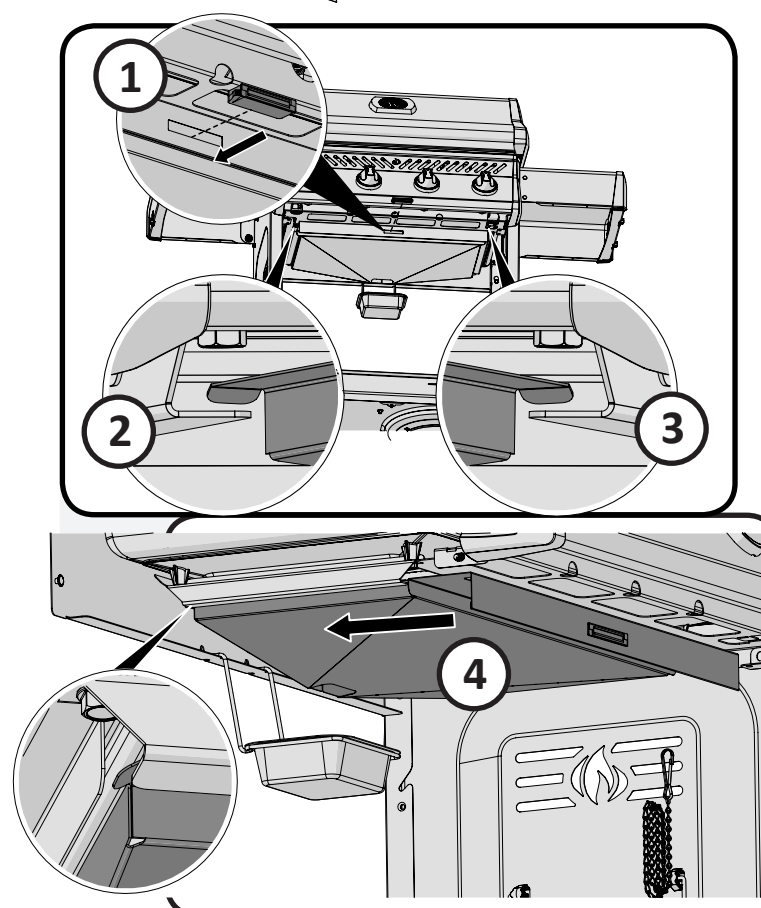

QUICK ASSEMBLY GUIDE GUIDE DE MONTAGE RAPIDE

ROGUE 525

Wolf Steel Ltd.
214 Bayview Drive,
Barrie, Ontario, CANADA L4N 4Y8
grills@napoleonproducts.com

- 10 x1 x2

- 11 x2 x2

- 12 x4 x2 x2

- 15 x1 x1

- 16 x4

- 17 x7 x1 x1 x1 x1

- 18