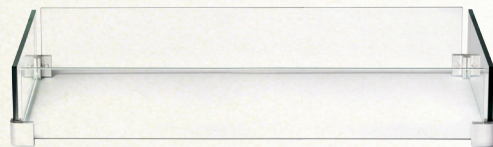

## Options & Accessories

UV Protected Fitted Covers

Wind Screen Rectangle

Wind Screen Square

Rectangle - Rustic Bronze

Square - Rustic Bronze

The Madrid Rectangle

Model	Overall Dimensions			Ember Bed	Controls	Ignition	Warranty
	Height	Width	Depth				
Rectangle	64cm	82cm	127cm	Topaz glass	On/Off, High/Low	"Easy Start" Electronic	3 Year Limited
Square - 42"	64cm	107cm	107cm	Topaz glass	On/Off, High/Low	"Easy Start" Electronic	3 Year Limited