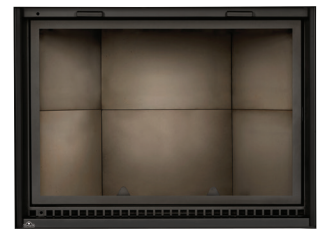

Smooth Decorative Brick Panels