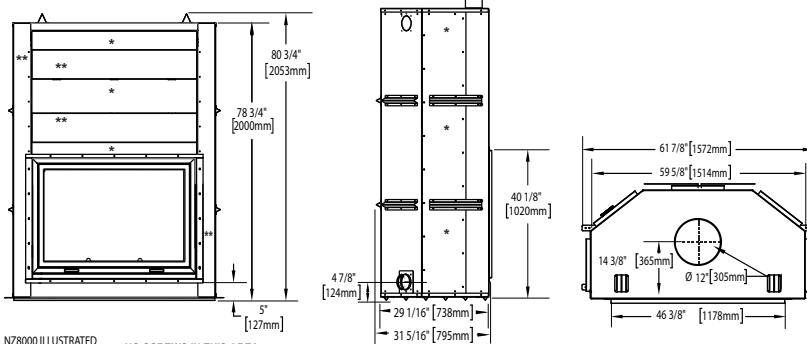

NZ8000 ILLUSTRATED
* NO SCREWS IN THIS AREA
** SCREWS MUST NOT PENETRATE MORE THAN 1/2" IN LENGTH IN THIS AREA

Product Code	BTU'S Heat Output*	BTU's Heat Output (High Burn)**	Firebox Capacity (cu. ft.)	Area Heated (sq. ft.)	Burn Time (Hours)	Log Size (Max)	Flue Diameter	Outside Air for Combustion	Central Heating and/or Blower	Glass Size		Weight of Bricks	Weight without Bricks
										Height	Width		
NZ8000	N/A	N/A	7	< 1000	N/A	32	10"	Yes	No	28 5/8"	40 7/8"	300lbs	1150lbs

Certified under Canadian and American National Standards
Figures may vary with individual conditions such as floor plan layout, insulation value/heat loss of the house and geographical location.

Consult your owner's manual for complete installation instructions, accurate framing dimensions and proper clearances to combustible material. Check all local and national building codes and gas regulations. All specifications are subject to change without prior notice due to on-going product improvements. Products may not be exactly as shown. Napoleon is a registered trademark of Wolf Steel Ltd. © Wolf Steel Ltd.

24 Napoleon Road, Barrie, Ontario, Canada L4M 0G8
103 Miller Drive, Crittenden, Kentucky, USA 41030
7200 Trans Canada Highway, Montreal, Quebec, Canada H4T 1A3
Tel: 705-721-1212 Fax: 705-722-6031
napoleonfireplaces.com

Authorized Dealer