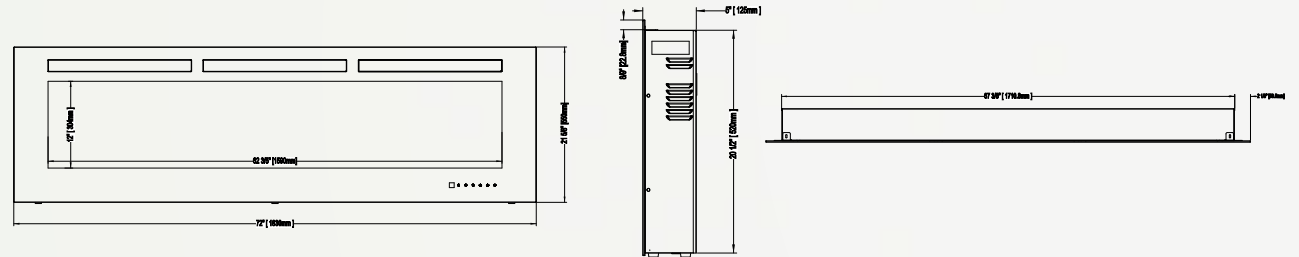

**Allure™ 72
NEFL72FH**

Shown on pages 10 - 13

Model	BTU's	Watts	Height		Front Width		Depth		Viewing Area		Installation	Mobile Home Certified	Blower	Remote Control	Ember Bed	
			Actual	Framing	Actual	Framing	Actual	Framing	Height	Width					Logs	Crystals
NEFL72FH	5,000	1,500	21 5/8"	21"	72"	67 7/8"	5"	3 1/2 - 5"	12"	62 3/5"	Wall Mount/ Fully Recessed	Yes	Included	Included	N/A	Included