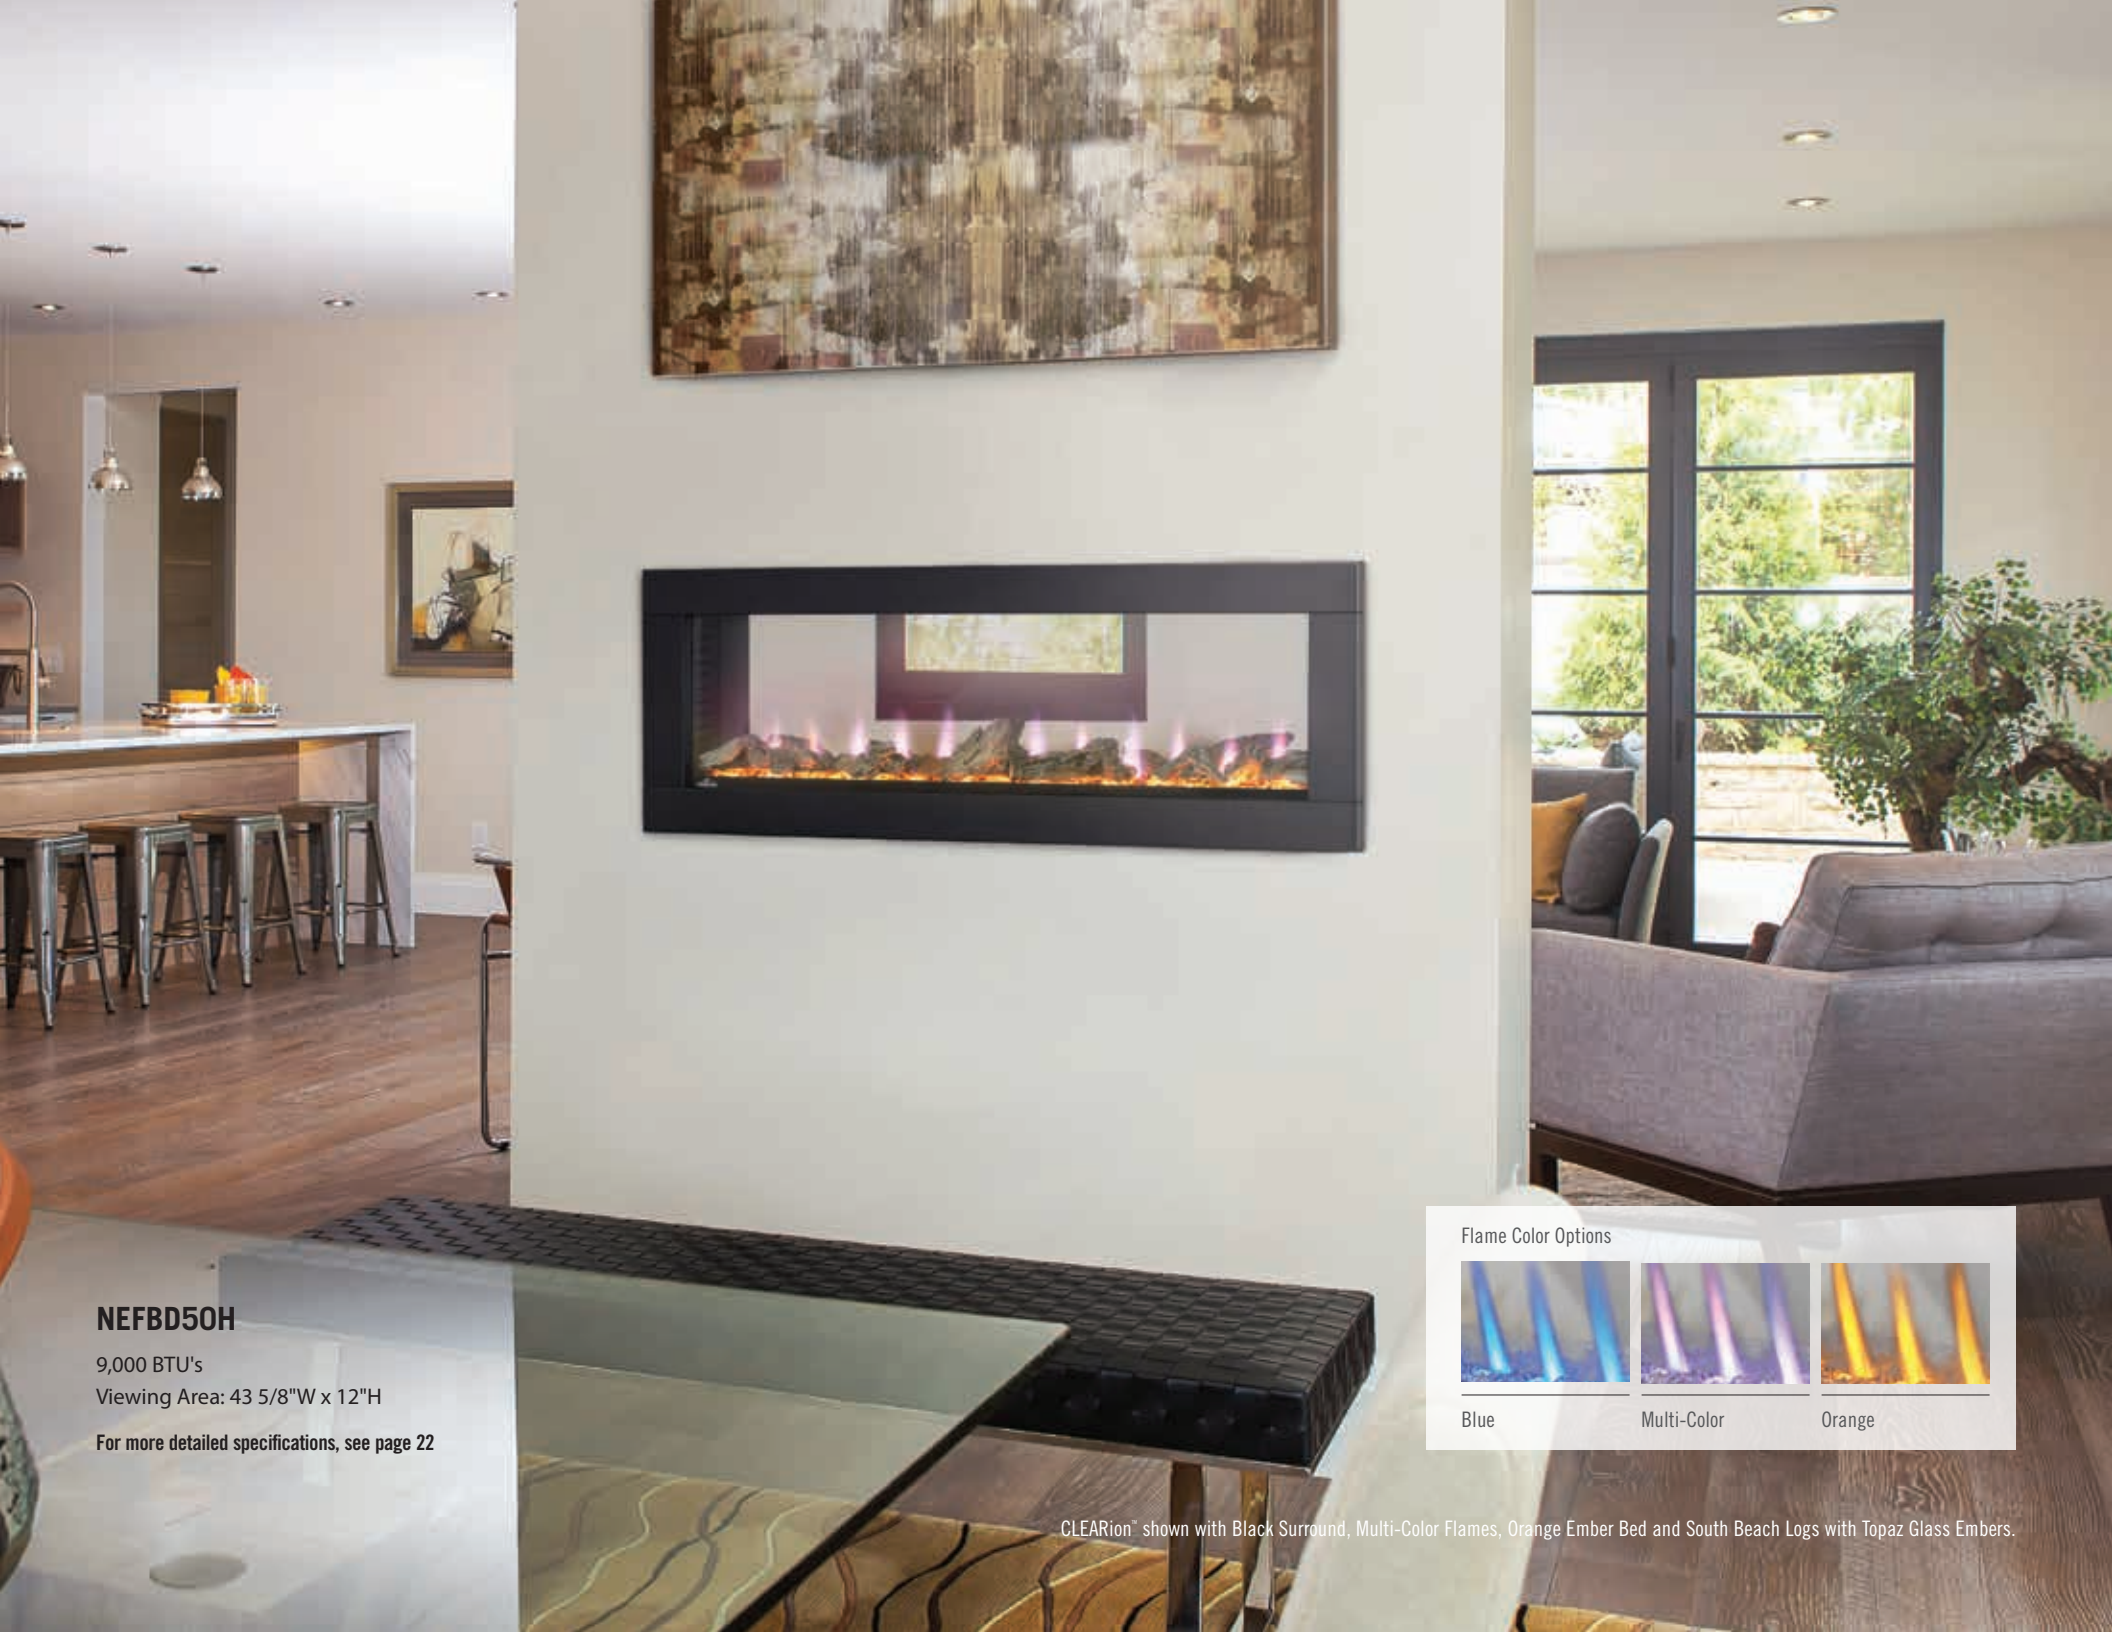

CLEARion™ Shown with Stainless Steel Surround

LOW ENERGY
LED
HIGH INTENSITY

CLEARION

NEFBD50H

9,000 BTU's

Viewing Area: 43 5/8"W x 12"H

For more detailed specifications, see page 22

Flame Color Options