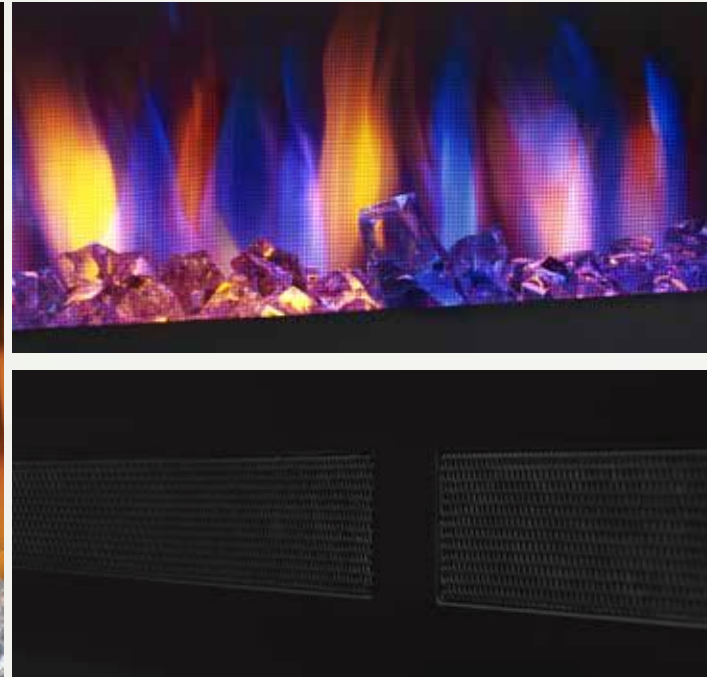

of Napoleon's Advanced Technology

Reliable LED Technology

Napoleon's electric fireplaces offers reliable LED technology for added convenience. LED lights are extremely energy efficient and long-lasting saving you the hassle of having to change out light bulbs. Plus LED lights are high intensity providing a product you can enjoy during both day and night time.