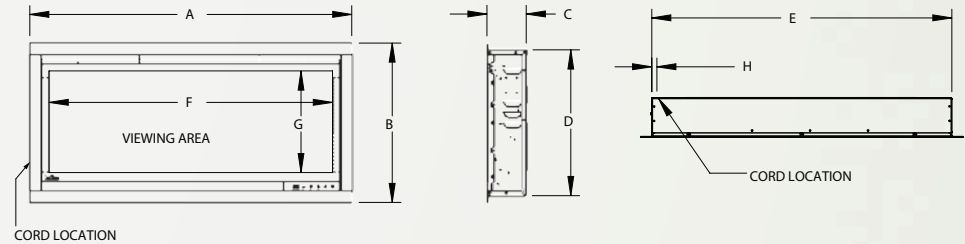

Alluravision™ 60 Deep Depth NEFL60CHD

Shown on pages 6-9

Model	BTU's	Watts	Height		Front Width		Depth		Viewing Area		Installation	Mobile Home Certified	Blower	Remote Control	Ember Bed	
			Actual	Framing	Actual	Framing	Actual	Framing	Height	Width					Logs	Crystals
NEFL60CHD	9,000	2,800	17 5/16"	16 1/8"	62 9/16"	60 11/16"	5 13/16"	6 1/16"	11 1/16"	58 5/16"	Wall Mount/ Fully Recessed	Yes	Included	Included	Included	Included