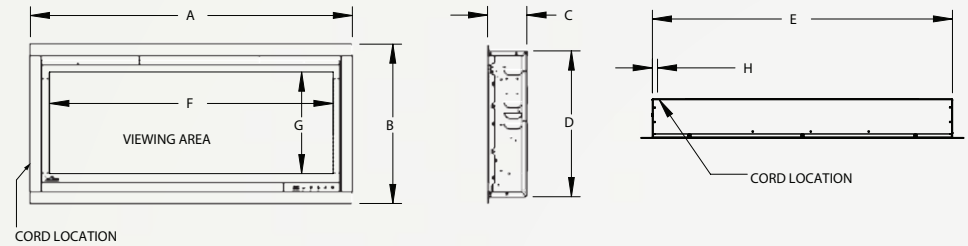

Alluravision™ 42 Slim NEFL42CHS

Shown on pages 6-9

Model	BTU's	Watts	Height		Front Width		Depth		Viewing Area		Installation	Mobile Home Certified	Blower	Remote Control	Ember Bed	
			Actual	Framing	Actual	Framing	Actual	Framing	Height	Width					Logs	Crystals
NEFL42CHS	5,000	1,500	17 5/16"	16 1/8"	44 7/16"	42 9/16"	4 1/4"	4 1/2"	11 1/16"	40 1/4"	Wall Mount/ Fully Recessed	Yes	Included	Included	N/A	Included