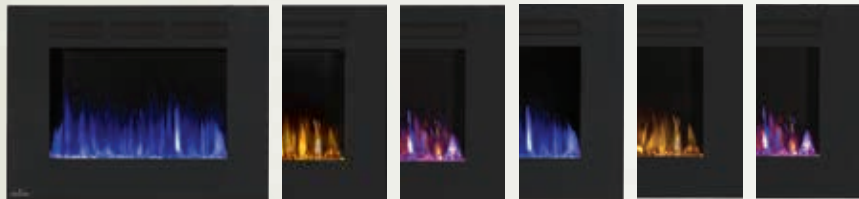

Allure™ Series

Making a statement with an Allure™ Series fireplace is easy. With six sizes to choose from, every Allure™ fireplace sparkles with a crystal ember bed and three color flame options; orange, blue or multi-color. Control the appearance as well as temperature and blower with the remote control. Any Allure™ series fireplace can simply be plugged in and hung on a wall for instant satisfaction. What makes these fireplaces special is the ability to be fully recessed into the wall thanks to the placement of front vents. The only difficulty now is deciding which one you want.

32"

42"

50"

60"

72"

100"

LOW ENERGY
LED
HIGH INTENSITY