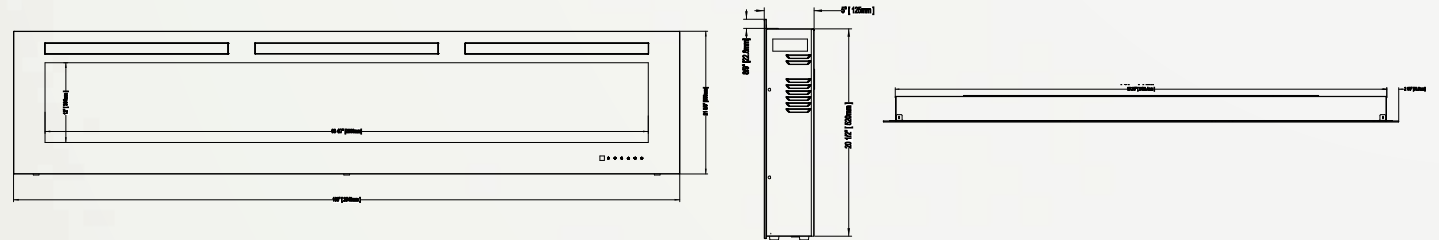

**Allure™ 100
NEFL100FH**

Shown on pages 10 - 13

Model	BTU's	Watts	Height		Front Width		Depth		Viewing Area		Installation	Mobile Home Certified	Blower	Remote Control	Ember Bed	
			Actual	Framing	Actual	Framing	Actual	Framing	Height	Width					Logs	Crystals
NEFL100FH	5,000	1,500	21 5/8"	21"	100"	95 7/8"	5"	3 1/2 - 5"	12"	90 4/7"	Wall Mount/ Fully Recessed	Yes	Included	Included	N/A	Included

Certified under Canadian and American National Standards.

Figures may vary with individual conditions such as floor plan layout, insulation value/heat loss of the house and geographical location.

Measurements to be used as a guide only. Consult your owner's manual for complete and up-to-date installation instructions and proper clearances to combustible materials.