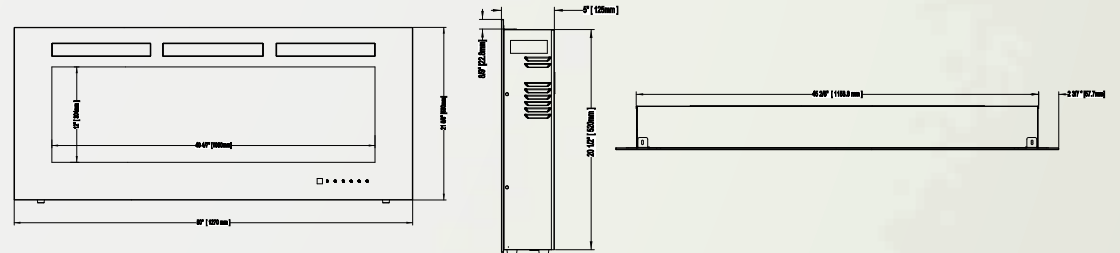

**Allure™ 50
NEFL50FH**

Shown on pages 10 - 13

Model	BTU's	Watts	Height		Front Width		Depth		Viewing Area		Installation	Mobile Home Certified	Blower	Remote Control	Ember Bed	
			Actual	Framing	Actual	Framing	Actual	Framing	Height	Width					Logs	Crystals
NEFL50FH	5,000	1,500	21 5/8"	21"	50"	45 15/16"	5"	3 1/2 - 5"	12"	40 4/7"	Wall Mount/ Fully Recessed	Yes	Included	Included	N/A	Included

Certified under Canadian and American National Standards.
Figures may vary with individual conditions such as floor plan layout, insulation value/heat loss of the house and geographical location.
Measurements to be used as a guide only. Consult your owner's manual for complete and up-to-date installation instructions and proper clearances to combustible materials.