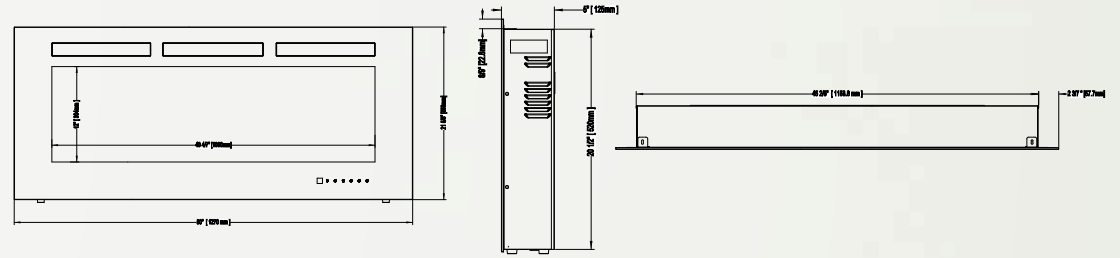

Allure™ Phantom 50
NEFL50FH-MT
Shown on pages 14 - 17

Model	BTU's	Watts	Height		Front Width		Depth		Viewing Area		Installation	Mobile Home Certified	Blower	Remote Control	Ember Bed	
			Actual	Framing	Actual	Framing	Actual	Framing	Height	Width					Logs	Crystals
NEFL50FH-MT	5,000	1,500	21 5/8"	21"	50"	45 15/16"	5"	3 1/2 - 5"	12"	40 4/7"	Wall Mount/ Fully Recessed	Yes	Included	Included	N/A	Included