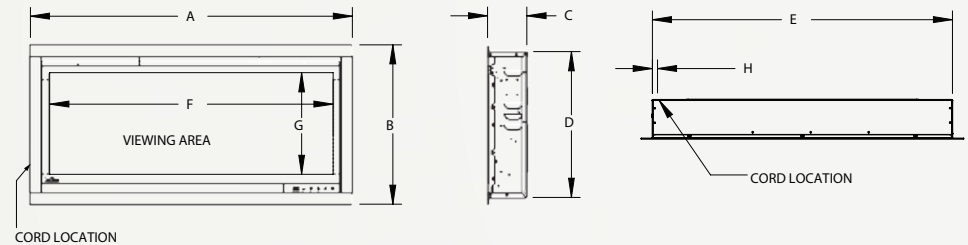

Alluravision™ 50 Slim NEFL50CHS

Shown on pages 6-9

Model	BTU's	Watts	Height		Front Width		Depth		Viewing Area		Installation	Mobile Home Certified	Blower	Remote Control	Ember Bed	
			Actual	Framing	Actual	Framing	Actual	Framing	Height	Width					Logs	Crystals
NEFL50CHS	5,000	1,500	17 5/16"	16 1/8"	52 11/16"	50 13/16"	4 1/4"	4 1/2"	11 1/16"	48 1/2"	Wall Mount/ Fully Recessed	Yes	Included	Included	N/A	Included