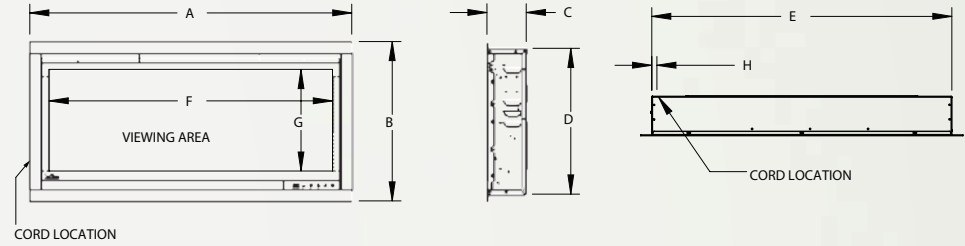

Alluravision™ 50 Deep Depth NEFL50CHD

Shown on pages 6-9

Model	BTU's	Watts	Height		Front Width		Depth		Viewing Area		Installation	Mobile Home Certified	Blower	Remote Control	Ember Bed	
			Actual	Framing	Actual	Framing	Actual	Framing	Height	Width					Logs	Crystals
NEFL50CHD	9,000	2,800	17 5/16"	16 1/8"	52 11/16"	50 13/16"	5 13/16"	6 1/16"	11 1/16"	48 1/2"	Wall Mount/ Fully Recessed	Yes	Included	Included	Included	Included