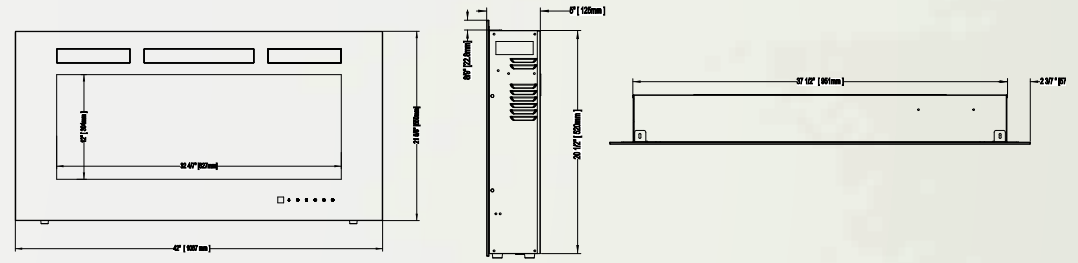

**Allure™ 42
NEFL42FH**

Shown on pages 10 - 13

Model	BTU's	Watts	Height		Front Width		Depth		Viewing Area		Installation	Mobile Home Certified	Blower	Remote Control	Ember Bed	
			Actual	Framing	Actual	Framing	Actual	Framing	Height	Width					Logs	Crystals
NEFL42FH	5,000	1,500	21 5/8"	21"	42"	38"	5"	3 1/2 - 5"	12"	32 4/7"	Wall Mount/ Fully Recessed	Yes	Included	Included	N/A	Included