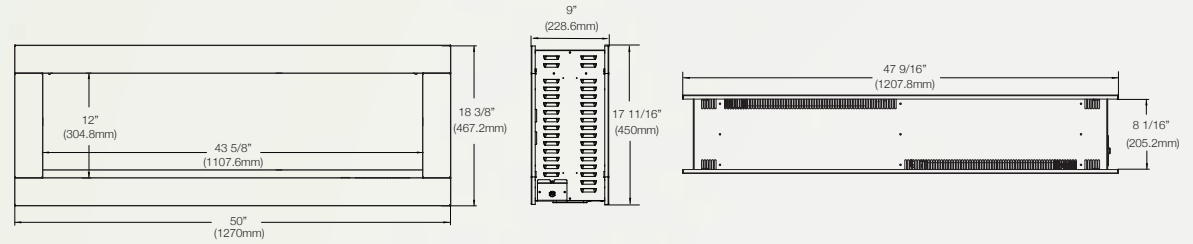

CLEARion™ 50 NEFBD50H

Shown on pages 4 - 5

Model	BTU's	Watts	Height		Front Width		Depth		Viewing Area		Installation	Mobile Home Certified	Blower	Remote Control	Ember Bed	
			Actual	Framing	Actual	Framing	Actual	Framing	Height	Width					Logs	Crystals
NEFBD50H	9,000	3,000	18 3/8"	17 15/16"	50"	49"	8 1/6"	4 1/2" or 8" *	12"	43 5/8"	Fully Recessed	Yes	Included	Included	Included	Included