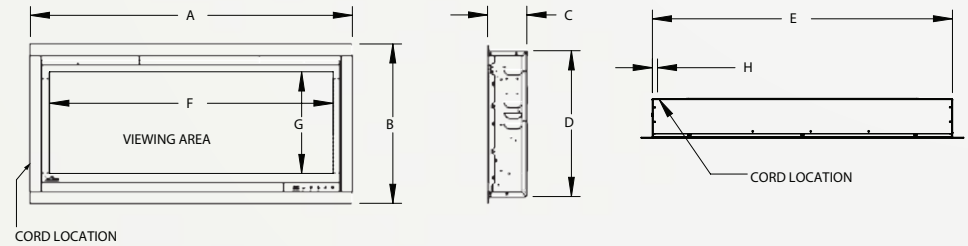

Alluravision™ 60 Slim NEFL60CHS

Shown on pages 6-9

Model	BTU's	Watts	Height		Front Width		Depth		Viewing Area		Installation	Mobile Home Certified	Blower	Remote Control	Ember Bed	
			Actual	Framing	Actual	Framing	Actual	Framing	Height	Width					Logs	Crystals
NEFL60CHS	5,000	1,500	17 5/16"	16 1/8"	62 9/16"	60 11/16"	4 1/4"	4 1/2"	11 1/16"	58 5/16"	Wall Mount/ Fully Recessed	Yes	Included	Included	N/A	Included

Certified under Canadian and American National Standards.

Figures may vary with individual conditions such as floor plan layout, insulation value/heat loss of the house and geographical location.

Measurements to be used as a guide only. Consult your owner's manual for complete and up-to-date installation instructions and proper clearances to combustible materials.