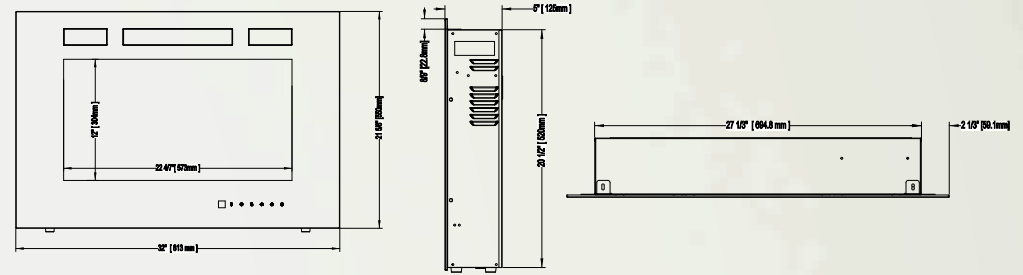

**Allure™ 32
NEFL32FH**

Shown on pages 10 - 13

Model	BTU's	Watts	Height		Front Width		Depth		Viewing Area		Installation	Mobile Home Certified	Blower	Remote Control	Ember Bed	
			Actual	Framing	Actual	Framing	Actual	Framing	Height	Width					Logs	Crystals
NEFL32FH	5,000	1,500	21 5/8"	21"	32"	27 13/16"	5"	3 1/2 - 5"	12"	22 4/7"	Wall Mount/ Fully Recessed	Yes	Included	Included	N/A	Included