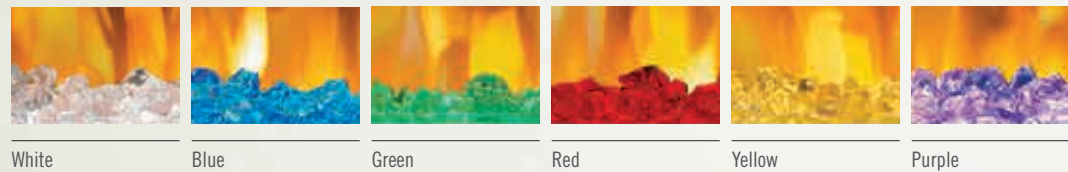

Ember Bed Color Options

LOW ENERGY
LED
HIGH INTENSITY