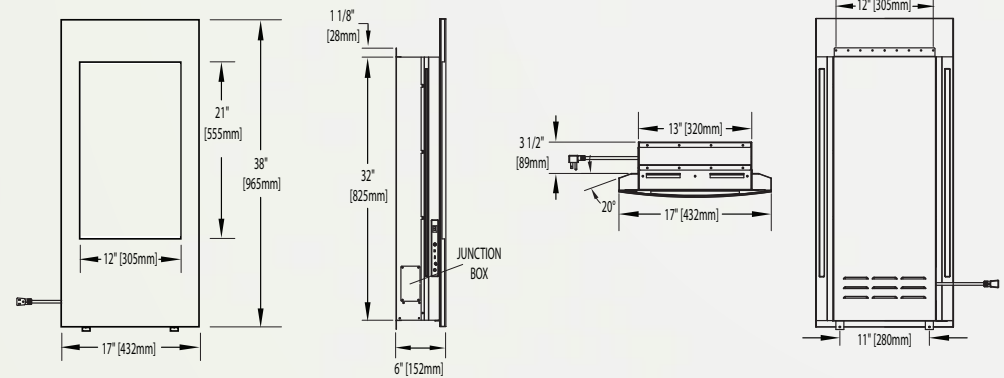

CLEARion™ 50 NEFBD50H

Shown on pages 4 - 5

Model	BTU's	Watts	Height		Front Width		Depth		Viewing Area		Installation	Mobile Home Certified	Blower	Remote Control	Ember Bed	
			Actual	Framing	Actual	Framing	Actual	Framing	Height	Width					Logs	Crystals
NEFBD50H	9,000	3,000	18 3/8"	17 15/16"	50"	49"	8 1/6"	4 1/2" or 8" *	12"	43 5/8"	Fully Recessed	Yes	Included	Included	Included	Included

* Framing Depth is dependant on 2x2 vs. 2x4 wall installation.

Azure™ Vertical 38 NEFV38H

Shown on pages 18 - 19

Model	BTU's	Watts	Height		Front Width		Depth		Viewing Area		Installation	Mobile Home Certified	Blower	Remote Control	Ember Bed	
			Actual	Framing	Actual	Framing	Actual	Framing	Height	Width					Logs	Crystals
NEFV38H	5,000	1,500	38"	33"	17"	13 3/4"	6"*	2"	21"	12"	Wall Mount/ Partially Recessed	Yes	Included	Included	N/A	Included