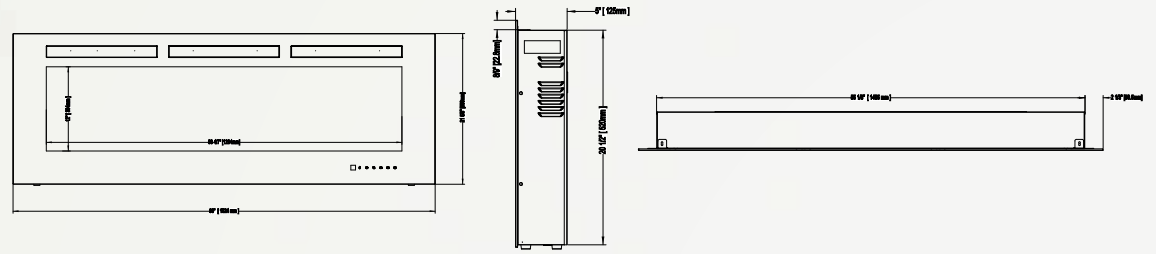

**Allure™ 60
NEFL60FH**

Shown on pages 10 - 13

Model	BTU's	Watts	Height		Front Width		Depth		Viewing Area		Installation	Mobile Home Certified	Blower	Remote Control	Ember Bed	
			Actual	Framing	Actual	Framing	Actual	Framing	Height	Width					Logs	Crystals
NEFL60FH	5,000	1,500	21 5/8"	21"	60"	55 13/16"	5"	3 1/2 - 5"	12"	50 4/7"	Wall Mount/ Fully Recessed	Yes	Included	Included	N/A	Included