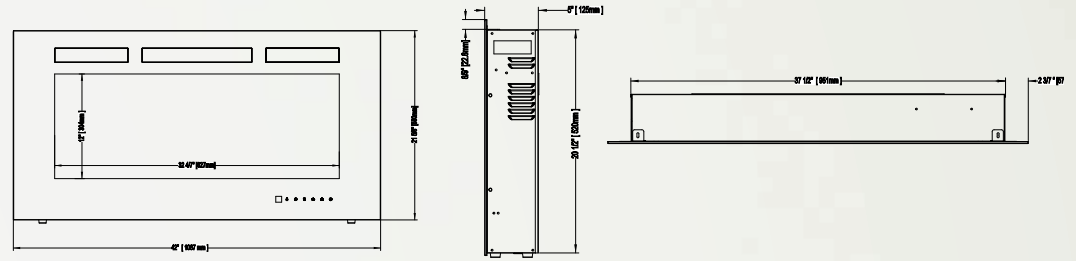

Allure™ Phantom 42
NEFL42FH-MT
Shown on pages 14 - 17

Model	BTU's	Watts	Height		Front Width		Depth		Viewing Area		Installation	Mobile Home Certified	Blower	Remote Control	Ember Bed	
			Actual	Framing	Actual	Framing	Actual	Framing	Height	Width					Logs	Crystals
NEFL42FH-MT	5,000	1,500	21 5/8"	21"	42"	38"	5"	3 1/2 - 5"	12"	32 4/7"	Wall Mount/ Fully Recessed	Yes	Included	Included	N/A	Included