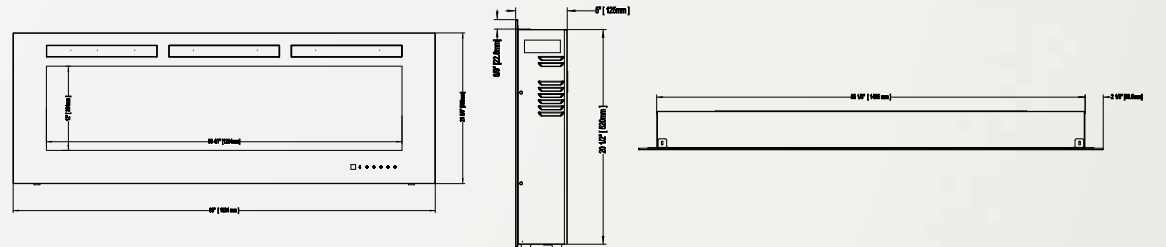

Allure™ Phantom 60
NEFL60FH-MT
Shown on pages 14 - 17

Model	BTU's	Watts	Height		Front Width		Depth		Viewing Area		Installation	Mobile Home Certified	Blower	Remote Control	Ember Bed	
			Actual	Framing	Actual	Framing	Actual	Framing	Height	Width					Logs	Crystals
NEFL60FH-MT	5,000	1,500	21 5/8"	21"	60"	55 13/16"	5"	3 1/2 - 5"	12"	50 4/7"	Wall Mount/ Fully Recessed	Yes	Included	Included	N/A	Included

Certified under Canadian and American National Standards.
Figures may vary with individual conditions such as floor plan layout, insulation value/heat loss of the house and geographical location.
Measurements to be used as a guide only. Consult your owner's manual for complete and up-to-date installation instructions and proper clearances to combustible materials.