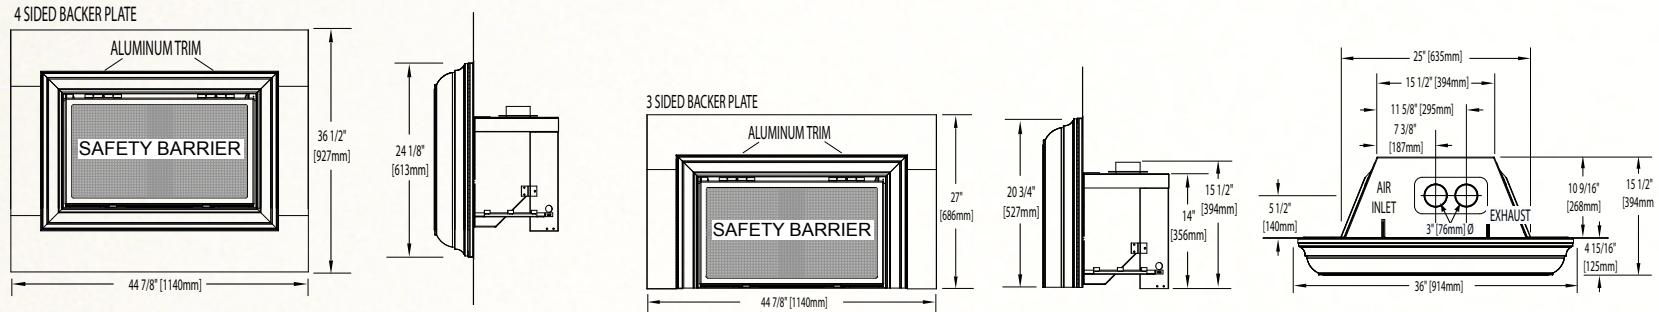

Inspiration™ ZC

Shown on pages 8 & 9

*Fronts/Surrounds may change unit dimensions

Model	BTU's (Input)		Venting	Height			Front Width		Depth		Glass Type	Glass Size		Glass Area (sq. in.)	Efficiencies			Blower	Mobile Home Certified	Electronic Ignition
	Natural Gas	Propane		Actual (Three-Sided)	Actual (Four-Sided)	Minimum Opening	Actual	Minimum Opening	Actual	Minimum Opening		Height	Width		EnerGuide	AFUE	Steady State			
GDZC	14 - 24,000	15 - 24,000	Top	20 3/4"	24 1/8"	14 1/2"	36"	25"	15 1/2"	11"	Ceramic	15 5/8"	28 1/8"	439	65.5%	65%	85%	Standard	Yes	No

Certified under Canadian and American National Standards.

Infrared 3

Shown on pages 10 & 11

*Fronts/Surrounds may change unit dimensions