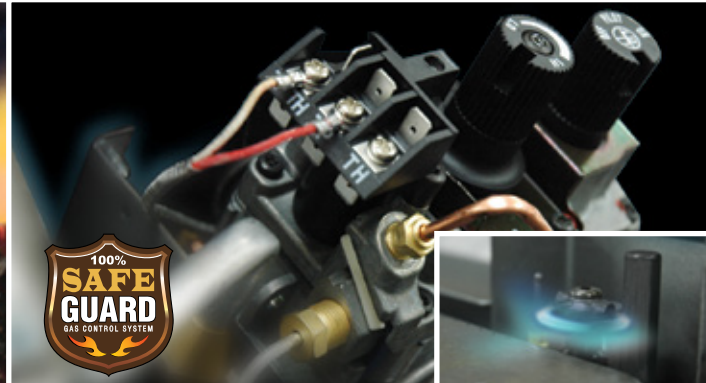

Advanced Burner Technology

Napoleon's sophisticated burner system offers superior flame technology. Strategically placed burner ports create the most realistic flames in the industry.

Finely Tuned Precision Valves