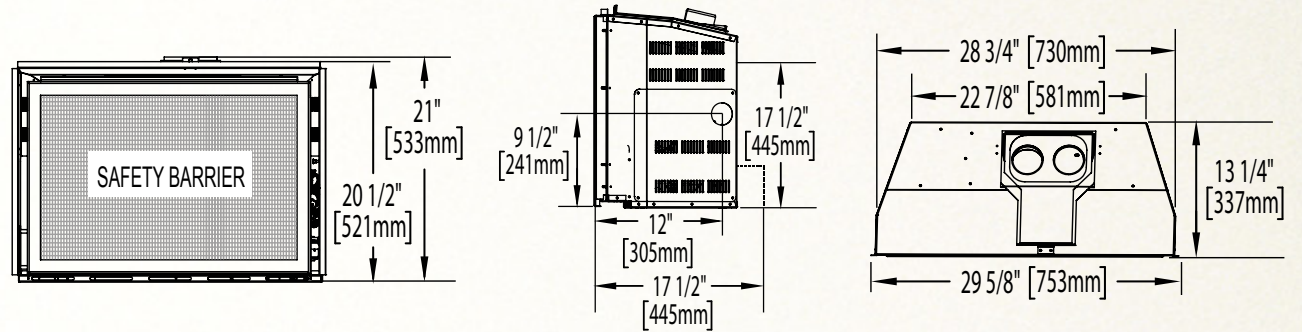

Infrared 3G

Shown on pages 12 & 13

*Fronts/Surrounds may change unit dimensions

Model	BTU's (Input)		Venting	Height		Front Width		Depth		Glass Type	Glass Size		Glass Area (sq. in.)	Efficiencies			Blower	Mobile Home Certified	Electronic Ignition
	Natural Gas	Propane		Actual	Minimum Opening	Actual	Minimum Opening	Actual	Minimum Opening		Height	Width		EnerGuide	AFUE	Steady State			
IR3G	15 - 24,000	17 - 24,000	Top	21"	21 1/2"	29 5/8"	29"	13 1/4"	13 1/2" *	Ceramic	17"	25 9/16"	364	64.2%	63.9%	80%	Optional	Yes	Yes