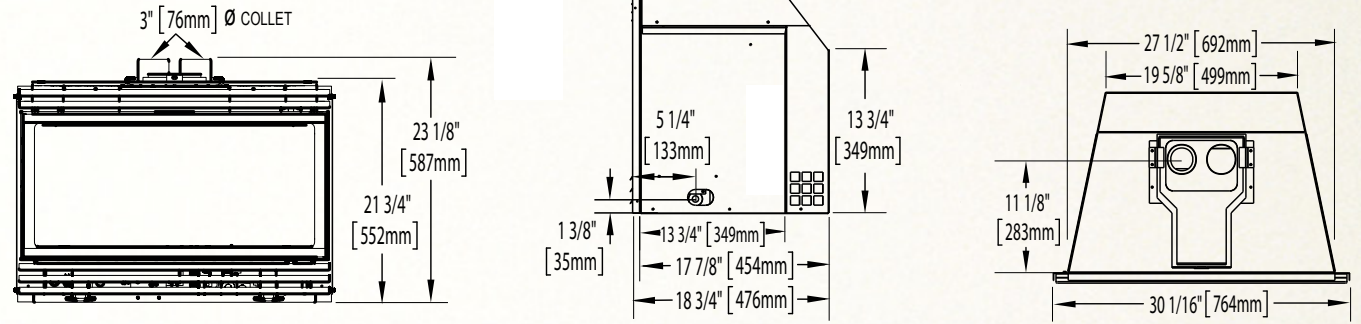

Roxbury™ 30

Shown on pages 4 & 5

*Fronts/Surrounds may change unit dimensions

Model	BTU's (Input)		Venting	Height		Front Width		Depth		Glass Type	Glass Size		Glass Area (sq. in.)	Efficiencies			Blower	Mobile Home Certified	Electronic Ignition
	Natural Gas	Propane		Actual	Minimum Opening	Actual	Minimum Opening	Actual	Minimum Opening		Height	Width		EnerGuide	AFUE	Steady State			
GDI30	15 - 24,500	19 - 24,500	Top	21 3/4"	22"	30 1/16"	28"	17 7/8"	18"	Ceramic	13 5/16"	27 7/8"	371	64.5%	60.02%	85%	Standard	Yes	No