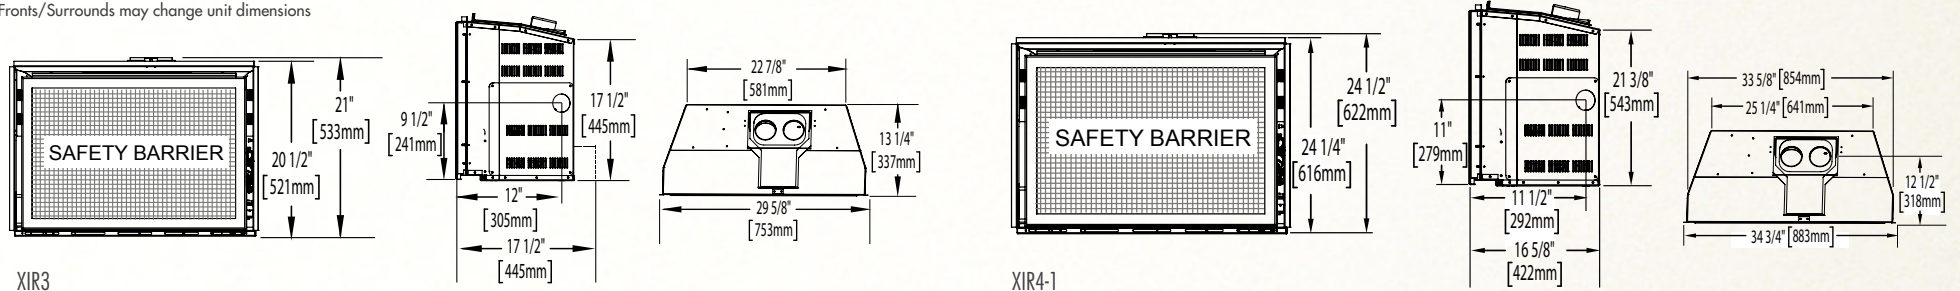

Infrared X3 & X4

Shown on pages 14 & 15

*Fronts/Surrounds may change unit dimensions

Model	BTU's (Input)		Venting	Height		Front Width		Depth		Glass Type	Glass Size		Glass Area (sq. in.)	Efficiencies			Blower	Mobile Home Certified	Electronic Ignition
	Natural Gas	Propane		Actual	Minimum Opening	Actual	Minimum Opening	Actual	Minimum Opening		Height	Width		EnerGuide	AFUE	Steady State			
XIR3	15 - 31,000	16 - 31,000	Top	21"	21 1/2"	29 5/8"	29"	13 1/4"	13 1/2" *	Ceramic	17"	25 9/16"	364	67%	68.4%	80%	Optional	Yes	Yes
XIR4-1	16 - 40,000	15 - 40,000	Top	24 1/2"	25"	34 3/4"	34 1/4"	16 5/8"	17"	Ceramic	20 5/8"	31"	560	68.9%	72.4%	83%	Standard	Yes	Yes

* Must add 4" (102mm) for optional blower

Certified under Canadian and American National Standards.

Figures may vary with individual conditions such as floor plan layout, insulation value/heat loss of the house and geographical location. Measurements to be used as a guide only. Consult your owner's manual for complete and up-to-date installation instructions and proper clearances to combustible materials.