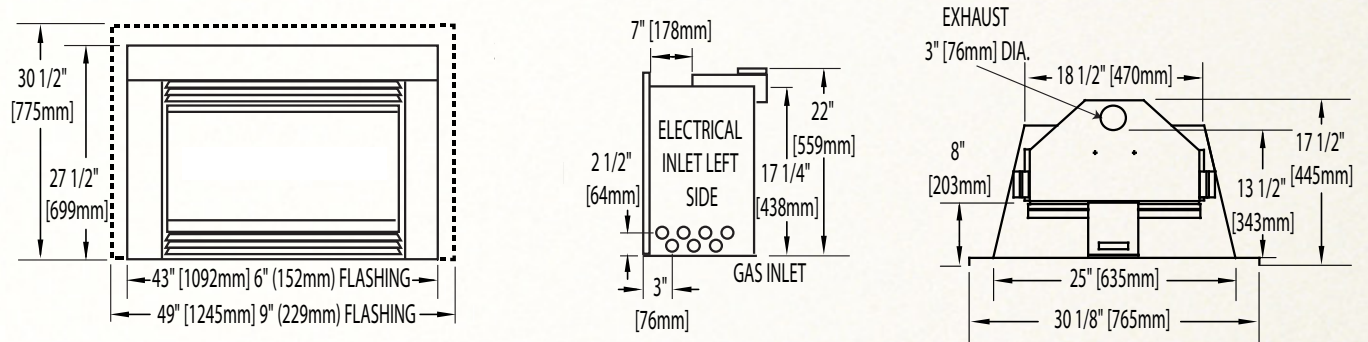

Roxbury™ 3600

Shown on pages 6 & 7

*Fronts/Surrounds may change unit dimensions

Model	BTU's (Input)		Venting	Height		Front Width		Depth		Glass Type	Glass Size		Glass Area (sq. in.)	Efficiencies			Blower	Mobile Home Certified	Electronic Ignition
	Natural Gas	Propane		Actual	Minimum Opening	Actual	Minimum Opening	Actual	Minimum Opening		Height	Width		EnerGuide	AFUE	Steady State			
GI3600	16 - 24,000	17 - 22,000	Top	17 1/4"	17 1/2"	25"	25 1/2"	17 1/2"	16 1/2"	Ceramic	11 3/4"	29 3/4"	350	62.3%	-	76%	Standard	No	No

Certified under Canadian and American National Standards.

Figures may vary with individual conditions such as floor plan layout, insulation value/heat loss of the house and geographical location. Measurements to be used as a guide only. Consult your owner's manual for complete and up-to-date installation instructions and proper clearances to combustible materials.