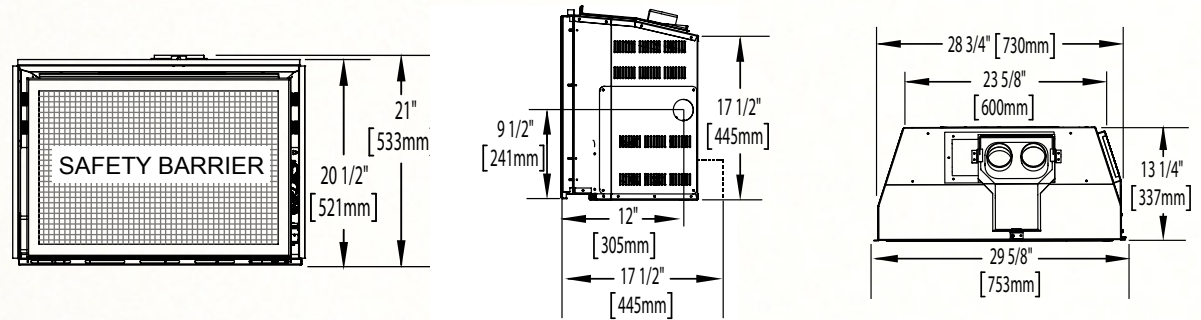

Model	BTU's (Input)		Venting	Height		Front Width		Depth		Glass Type	Glass Size		Glass Area (sq. in.)	Efficiencies			Blower	Mobile Home Certified	Electronic Ignition
	Natural Gas	Propane		Actual	Minimum Opening	Actual	Minimum Opening	Actual	Minimum Opening		Height	Width		EnerGuide	AFUE	Steady State			
IR3-1	18 - 24,000	18 - 24,000	Top	21"	21 1/2"	29 5/8"	29"	13 1/4"	13 1/2" *	Ceramic	17"	25 9/16"	364	64%	66.3%	77%	Optional	Yes	Yes

* Must add 4" (102mm) for optional blower

Certified under Canadian and American National Standards.

Figures may vary with individual conditions such as floor plan layout, insulation value/heat loss of the house and geographical location. Measurements to be used as a guide only. Consult your owner's manual for complete and up-to-date installation instructions and proper clearances to combustible materials.