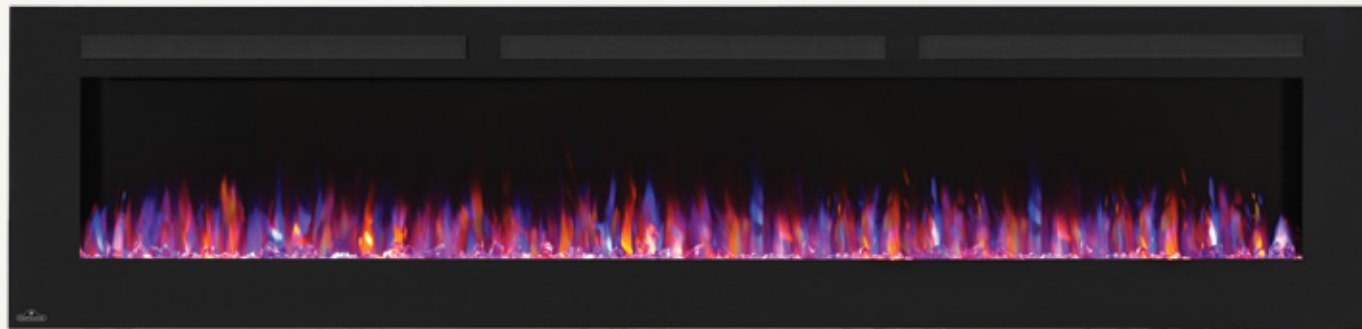

A size for every room.

NEFL60FH 60"

NEFL50FH 50"

NEFL72FH 72"

NEFL42FH 42"

NEFL100FH 100"

NEFL32FH 32"

Allure™ 32 shown with orange flame color option