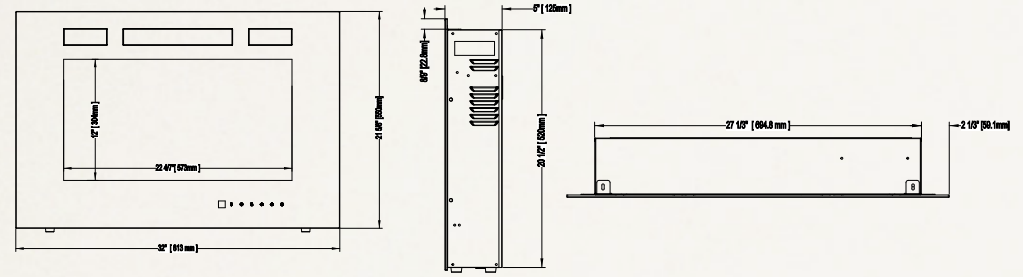

Allure™ 32 NEFL32FH

Shown on pages 10 - 15

Model	BTU's	Watts	Height		Front Width		Depth		Installation	Mobile Home Certified	Blower	Remote Control	Ember Bed	
			Actual	Framing	Actual	Framing	Actual	Framing					Logs	Glass
NEFL32FH	5,000	1,500	21 3/8"	21"	32"	27 13/16"	5"	N/A	Wall Mount/ Recessed	Yes	Standard	Standard	N/A	Standard

Certified under Canadian and American National Standards.