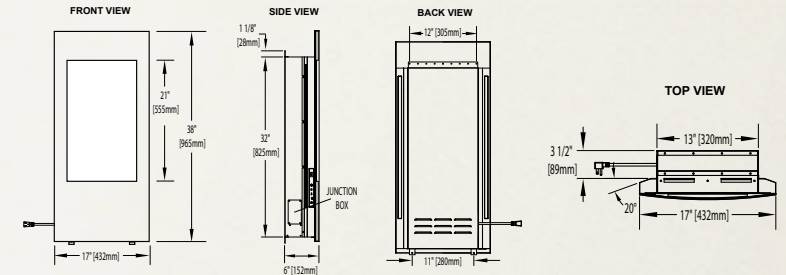

Azure™ Vertical 38 NEFV38H

Shown on pages 8 & 9

Model	BTU's	Watts	Height		Front Width		Depth		Installation	Mobile Home Certified	Blower	Remote Control	Ember Bed	
			Actual	Framing	Actual	Framing	Actual	Framing					Logs	Glass
NEFV38H	5,110	1,500	38"	33"	17"	13 3/4"	6"*	2"	Wall Mount/ Partially Recessed	Yes	Standard	Standard	N/A	Standard

Certified under Canadian and American National Standards.

*Excludes glass thickness

Figures may vary with individual conditions such as floor plan layout, insulation value/heat loss of the house and geographical location.

Measurements to be used as a guide only. Consult your owner's manual for complete and up-to-date installation instructions and proper clearances to combustible materials.