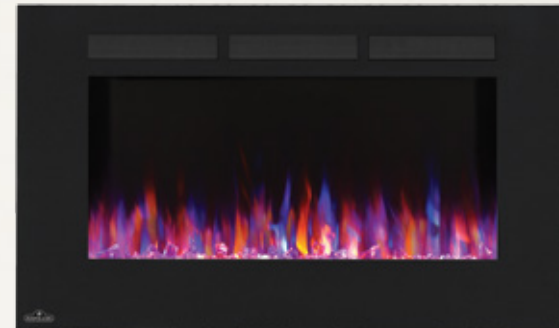

NEFL42FH 42"