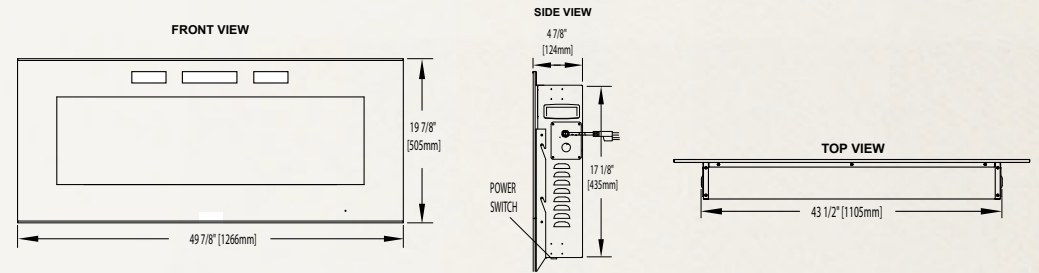

Azure™ 50 EFL50H

Shown on pages 6 & 7

Model	BTU's	Watts	Height		Front Width		Depth		Installation	Mobile Home Certified	Blower	Remote Control	Ember Bed	
			Actual	Framing	Actual	Framing	Actual	Framing					Logs	Glass
NEFL50FH	5,000	1,500	19 7/8"	17 1/2"	49 7/8"	45"	4 7/8"*	3 1/2"	Wall Mount/ Partially Recessed	Yes	Standard	Standard	N/A	Standard

Certified under Canadian and American National Standards.