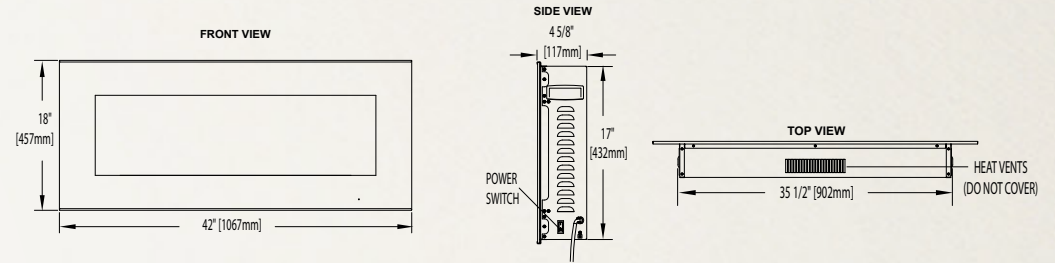

Azure™ 42 EFL42H

Shown on pages 4 & 5

Model	BTU's	Watts	Height		Front Width		Depth		Installation	Mobile Home Certified	Blower	Remote Control	Ember Bed	
			Actual	Framing	Actual	Framing	Actual	Framing					Logs	Glass
NEFL42FH	5,000	1,500	18"	N/A	42"	N/A	4 5/8"*	N/A	Wall Mount	Yes	Standard	Standard	N/A	Standard

Certified under Canadian and American National Standards.