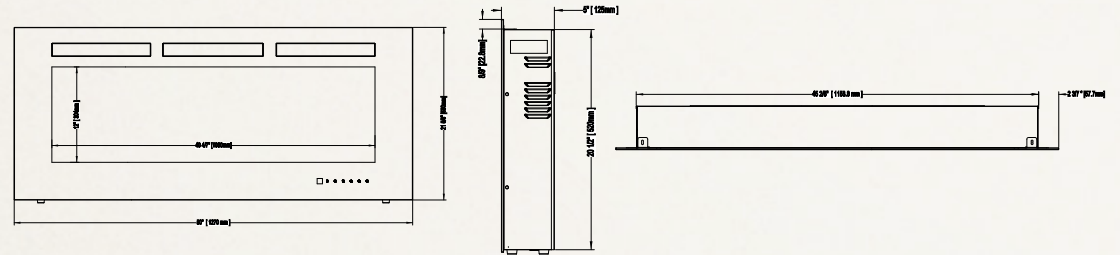

Allure™ 50 NEFL50FH

Shown on pages 10 - 15

Model	BTU's	Watts	Height		Front Width		Depth		Installation	Mobile Home Certified	Blower	Remote Control	Ember Bed	
			Actual	Framing	Actual	Framing	Actual	Framing					Logs	Glass
NEFL50FH	5,000	1,500	21 3/8"	21"	50"	45 15/16"	5"	N/A	Wall Mount/ Recessed	Yes	Standard	Standard	N/A	Standard

Certified under Canadian and American National Standards.

*Excludes glass thickness

Figures may vary with individual conditions such as floor plan layout, insulation value/heat loss of the house and geographical location.

Measurements to be used as a guide only. Consult your owner's manual for complete and up-to-date installation instructions and proper clearances to combustible materials.