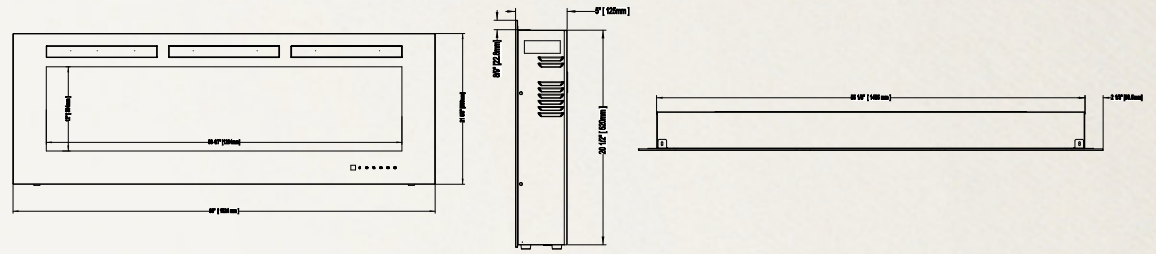

Allure™ 60
NEFL60FH

Shown on pages 10 - 15

Model	BTU's	Watts	Height		Front Width		Depth		Installation	Mobile Home Certified	Blower	Remote Control	Ember Bed	
			Actual	Framing	Actual	Framing	Actual	Framing					Logs	Glass
NEFL60FH	5,000	1,500	21 3/8"	21"	60"	55 13/16"	5"	N/A	Wall Mount/ Recessed	Yes	Standard	Standard	N/A	Standard

Certified under Canadian and American National Standards.