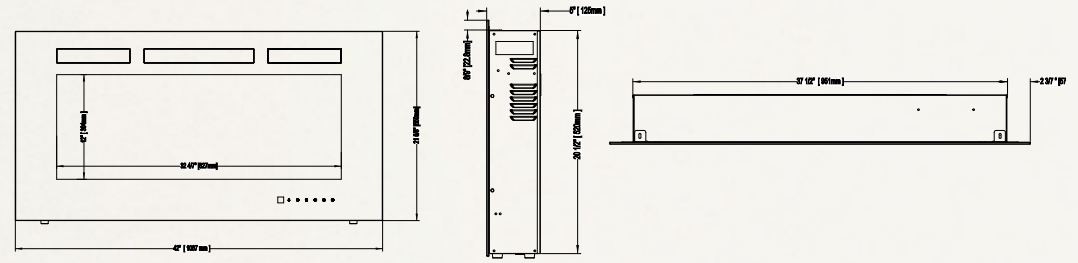

Allure™ 42 NEFL42FH

Shown on pages 10 - 15

Model	BTU's	Watts	Height		Front Width		Depth		Installation	Mobile Home Certified	Blower	Remote Control	Ember Bed	
			Actual	Framing	Actual	Framing	Actual	Framing					Logs	Glass
NEFL42FH	5,000	1,500	21 3/8"	21"	42"	38"	5"	N/A	Wall Mount/ Recessed	Yes	Standard	Standard	N/A	Standard

Certified under Canadian and American National Standards.