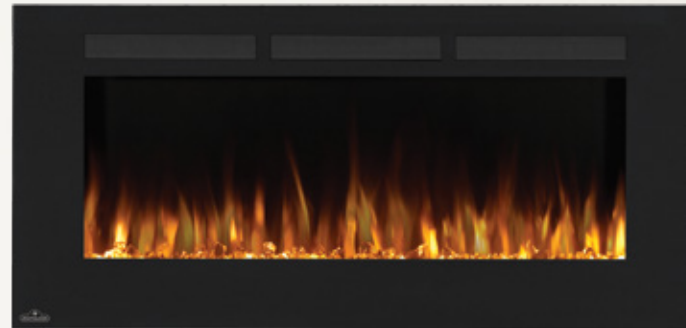

NEFL50FH 50"