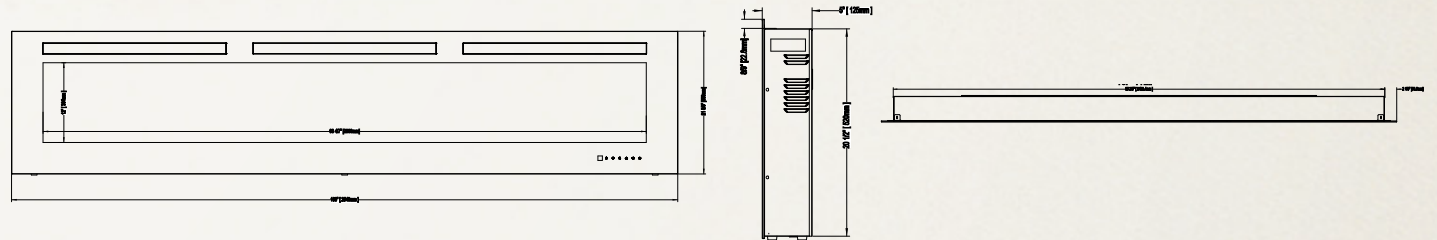

Allure™ 100
NEFL100FH

Shown on pages 10 - 15

Model	BTU's	Watts	Height		Front Width		Depth		Installation	Mobile Home Certified	Blower	Remote Control	Ember Bed	
			Actual	Framing	Actual	Framing	Actual	Framing					Logs	Glass
NEFL100FH	5,000	1,500	21 3/8"	21"	100"	95 3/8"	5"	N/A	Wall Mount/ Recessed	Yes	Standard	Standard	N/A	Standard

Certified under Canadian and American National Standards.

Figures may vary with individual conditions such as floor plan layout, insulation value/heat loss of the house and geographical location. Measurements to be used as a guide only. Consult your owner's manual for complete and up-to-date installation instructions and proper clearances to combustible materials.